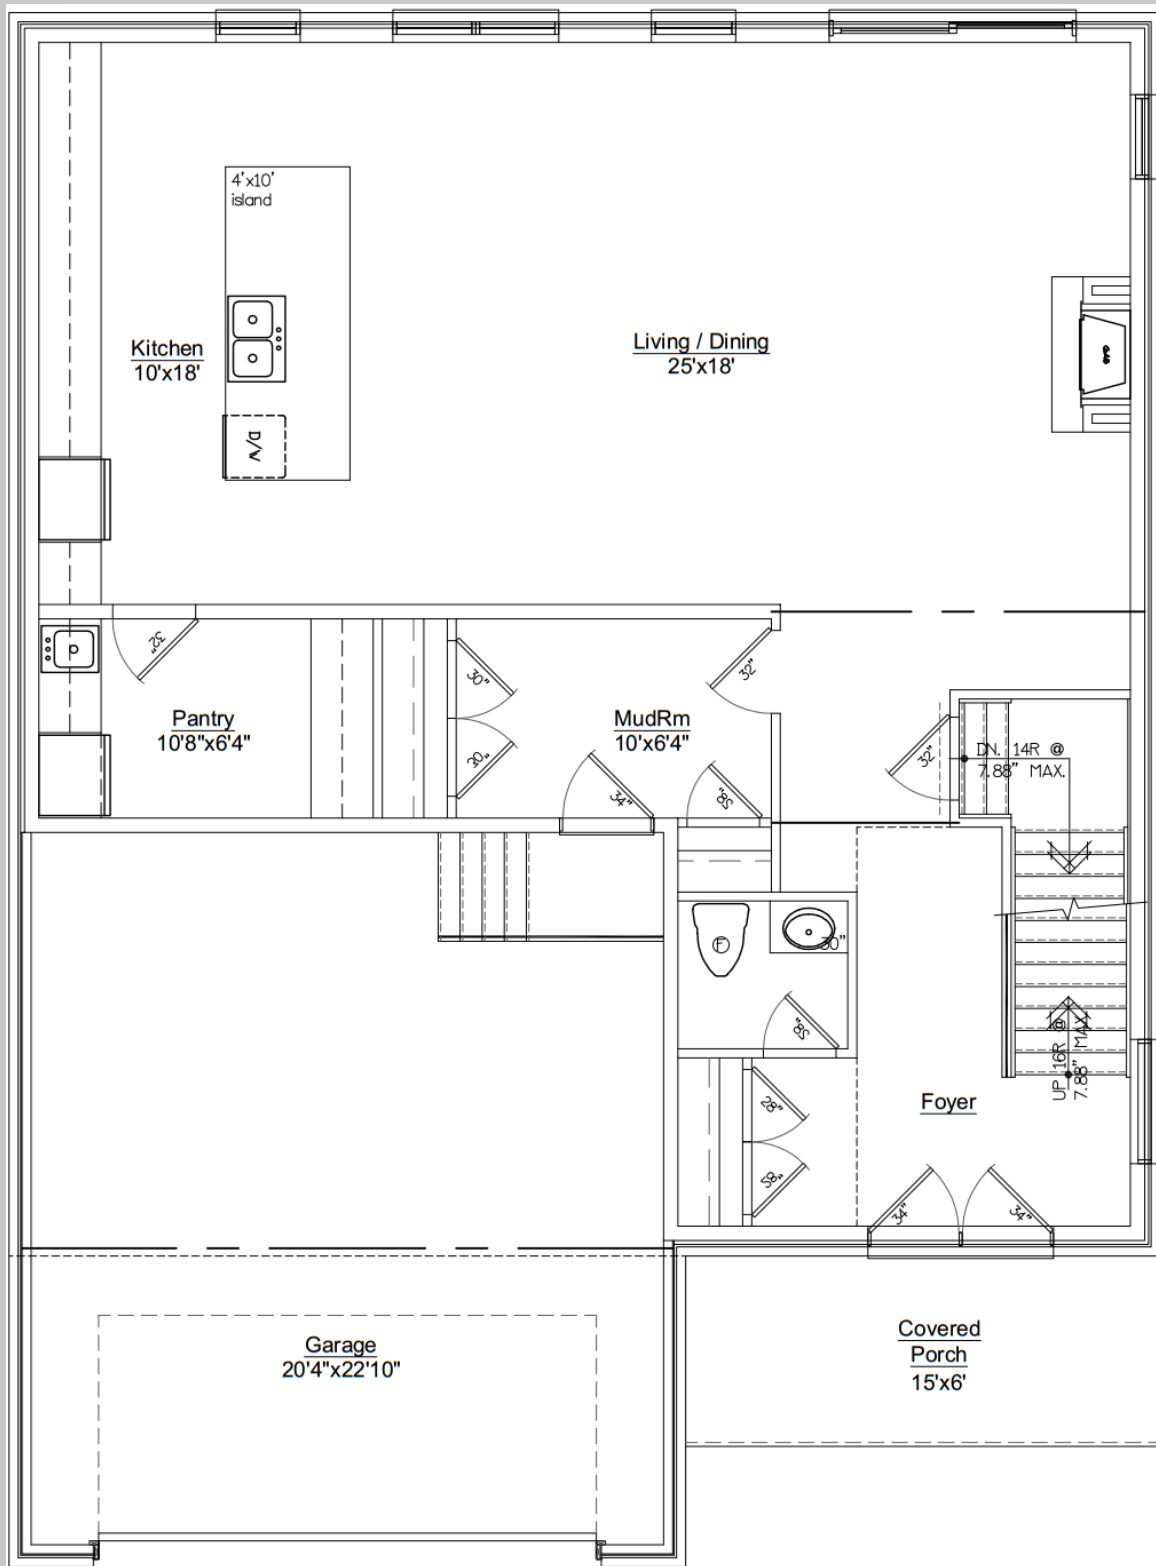

THE DUKE

2 Storey Home

The Duke is a spacious 2673 sq.ft. luxury home which includes 4 bedrooms & 3.5 bathrooms.

The model is a great architectural marvel with sleek exterior edges ,open floor concept , and an ample amount of windows. The Duke offers a unique exterior look which incorporates a 192 sq.ft deck with exclusive access by the master bedroom.

CONTACT

PI Homes: 226 376 6569

MAIN FLOOR

AREA:

1193 sq. ft.

SECOND FLOOR

AREA:

1480 sq. ft.