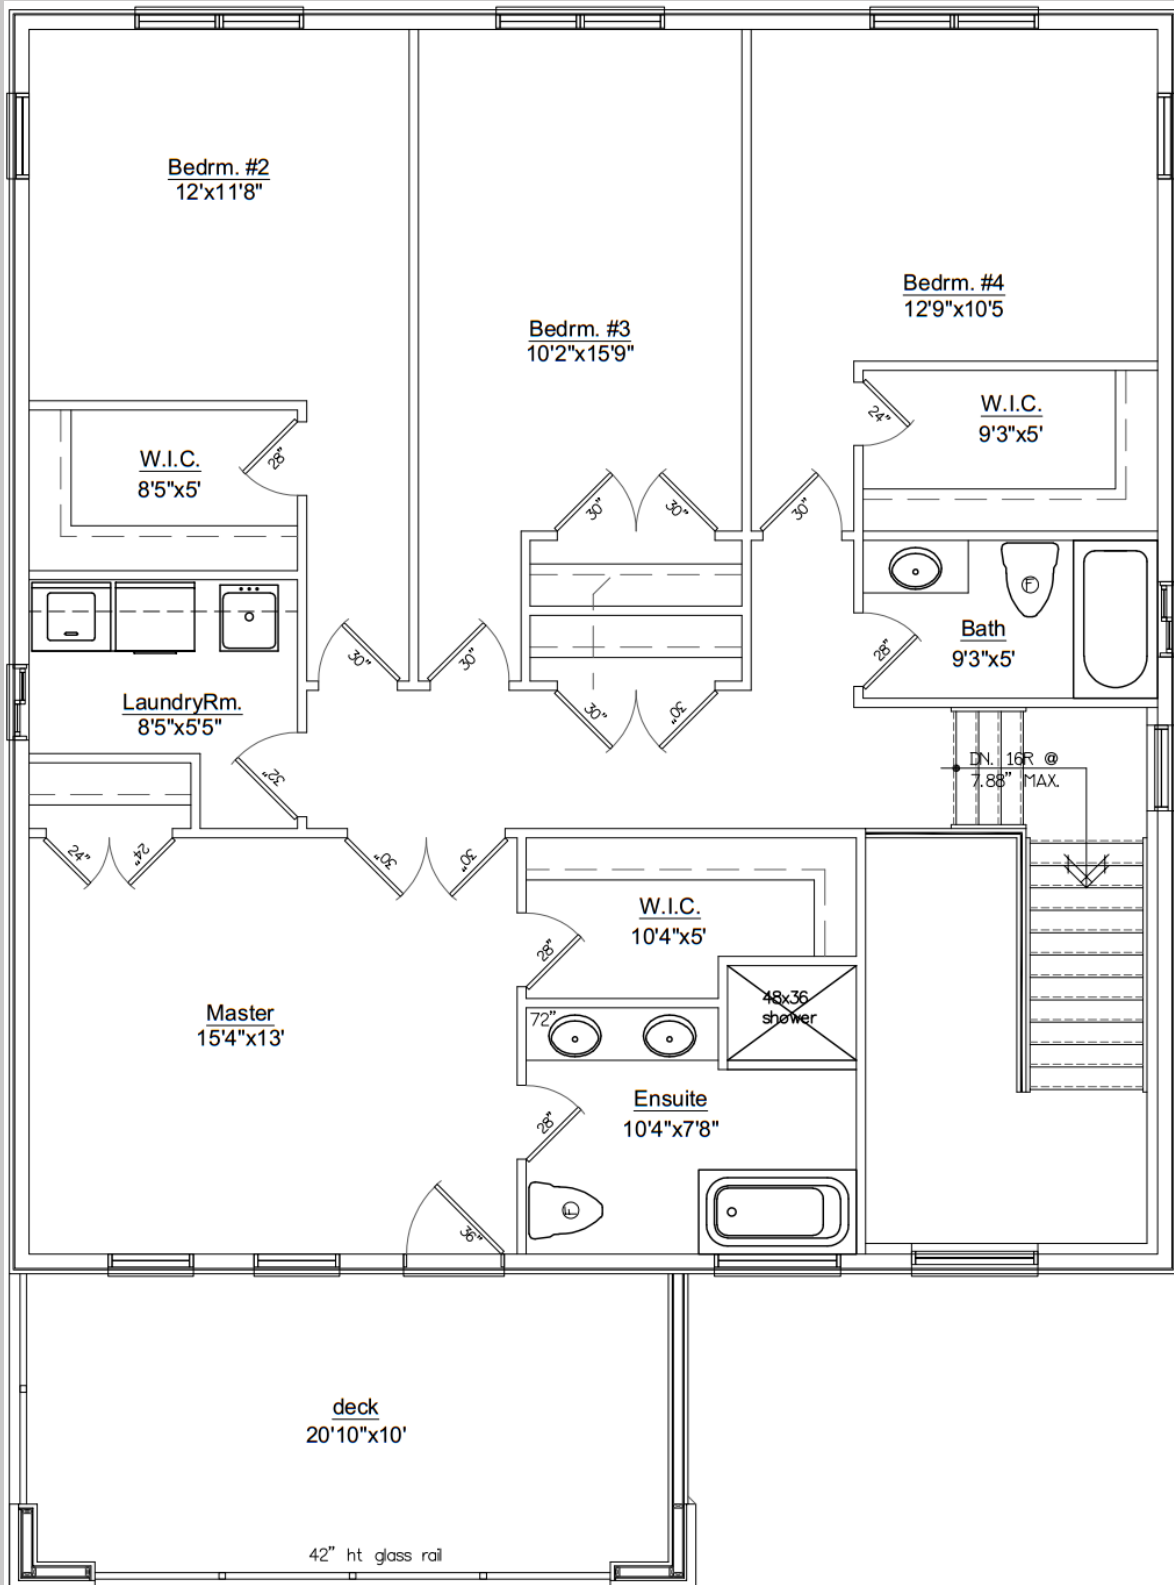

THE DUKE

2 Storey Home

The Duke is a spacious 2673 sq.ft. luxury home which includes 4 bedrooms & 3.5 bathrooms.

The model is a great architectural marvel with sleek exterior edges ,open floor concept , and an ample amount of windows. The Duke offers a unique exterior look which incorporates a 192 sq.ft deck with exclusive access by the master bedroom.

CONTACT

PI Homes: 226 376 6569

MAIN FLOOR

AREA:

1193 sq. ft.

SECOND FLOOR

AREA:

1480 sq. ft.